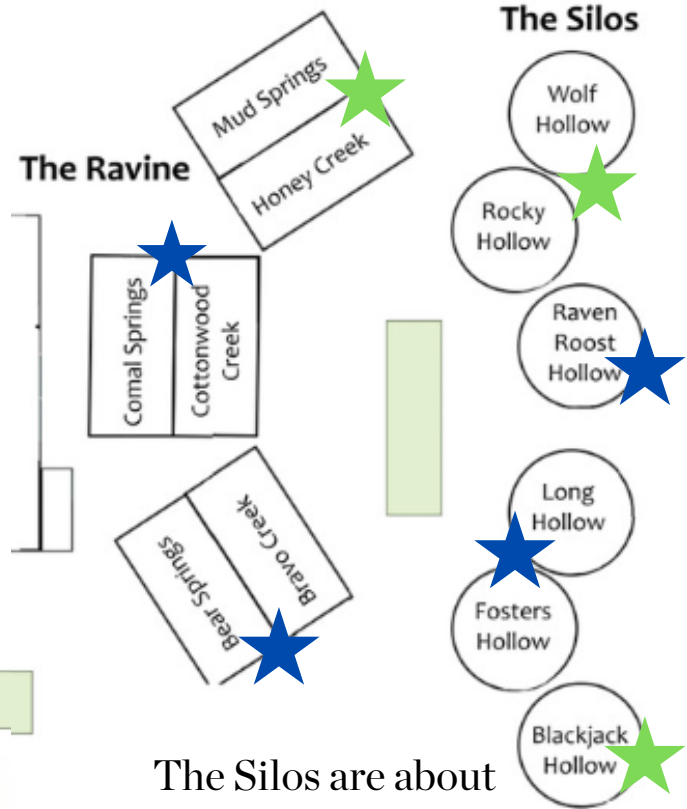

Phase 1 Available Rooms: ★

Phase 2 Available Rooms: ★

When Phase 1 rooms are full, Phase 2 rooms will open.

The Treehouses

The Treehouses are about a 15 minute walk from base camp.

Show Up/
Show Down

The Silos are about a 5 minute walk from camp.

LONEHOLLOW RANCH