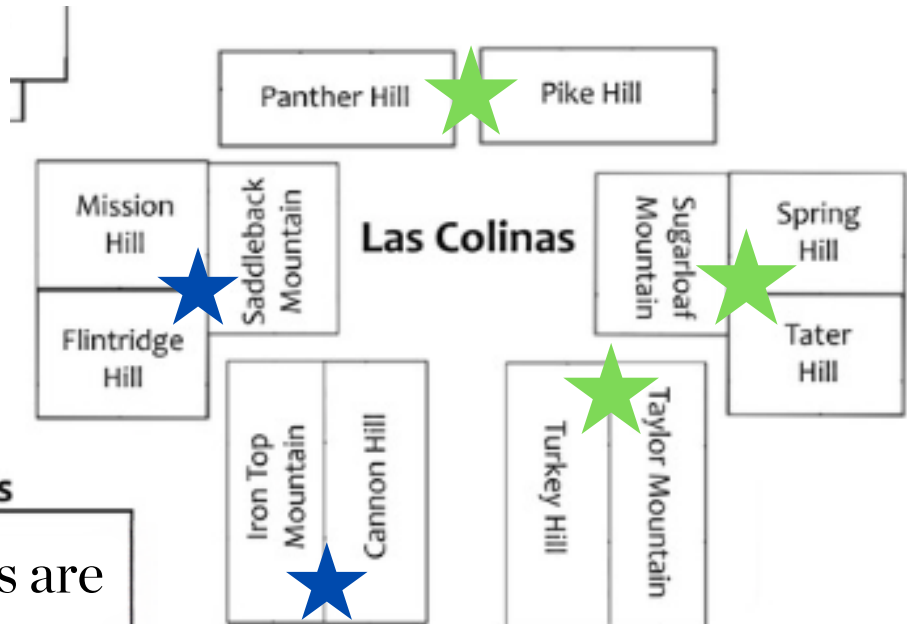

Phase 1 Available Rooms: ★

Phase 2 Available Rooms: ★

When Phase 1 rooms are full, Phase 2 rooms will open.

The Treehouses

The Treehouses are about a 15 minute walk from base camp.

Show Up/
Show Down

The Silos are about a 5 minute walk from camp.

LONEHOLLOW RANCH