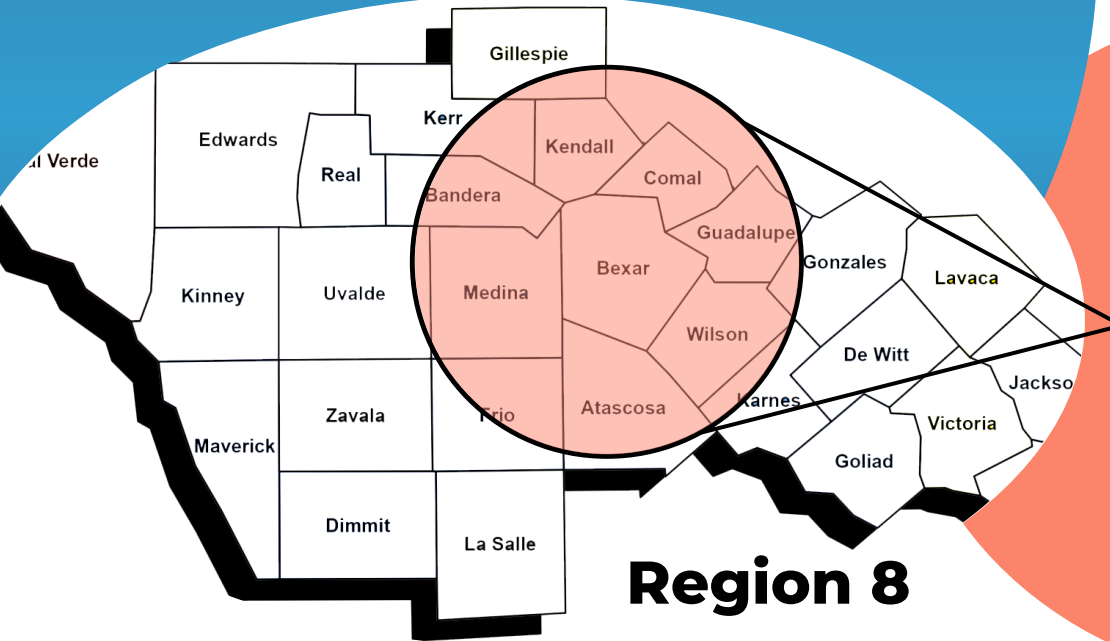

Into the Storm

Region 8

Our Kids
Our Community
Our Call

We need over **500** 
new foster homes

We have **1,047**
churches in 
our area

SOUTH TEXAS
ALLIANCE

Serving and equipping the church to end the foster crisis

Children in foster care by county

Kendall	10	Comal	154
Bandera	22	Guadalupe	36
Medina	61	Wilson	36
Atascosa		95	
Bexar 2,486			

47%

of children who leave foster care, return within 5 years

50%

of foster families quit in the first year