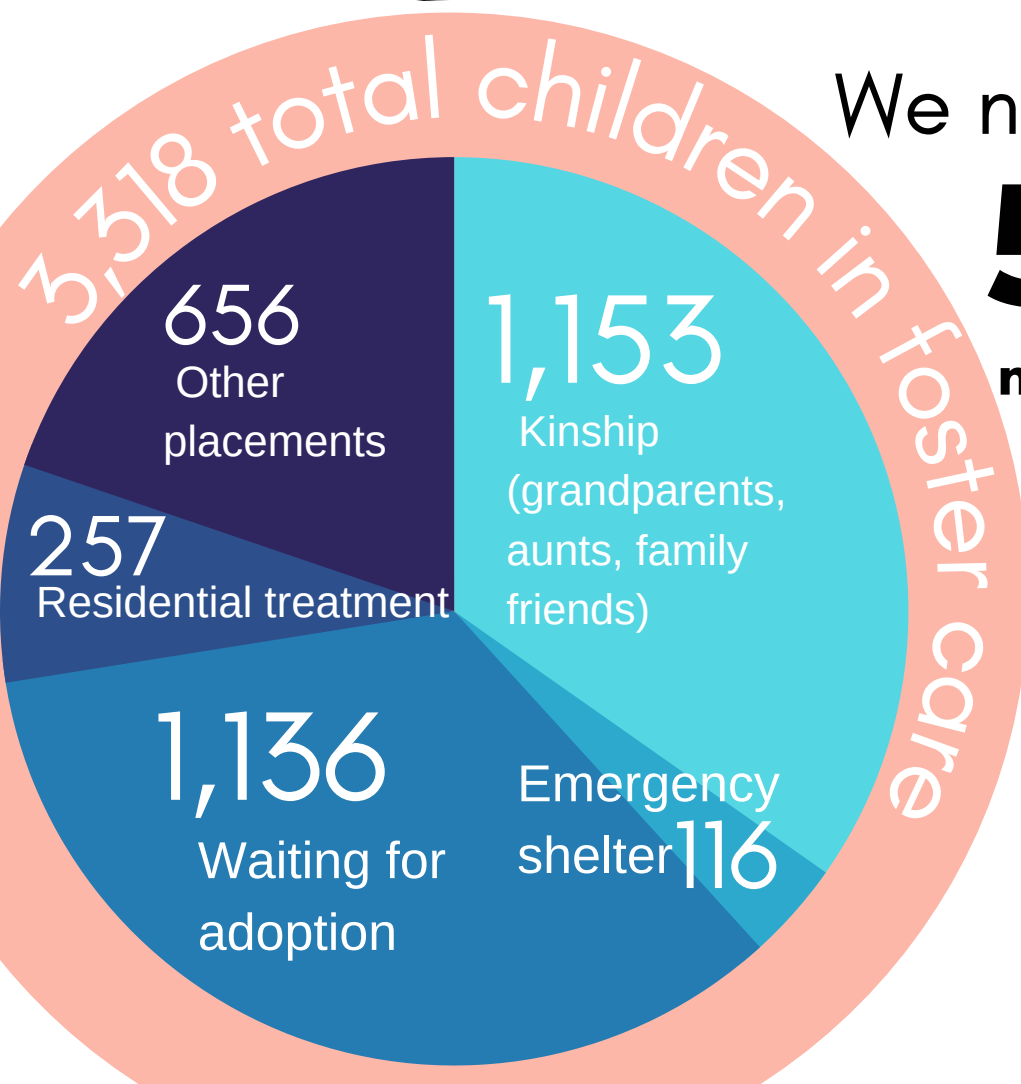

Into the Storm

Region 8

Our Kids
Our Community
Our Call

We need over **500** 
new foster homes

We have **1,047**
churches in 
our area

SOUTH TEXAS
ALLIANCE

Serving and equipping the church to end the foster crisis

Children in foster care by county

Kendall	10	Comal	154
Bandera	22	Guadalupe	36
Medina	61	Wilson	36
Atascosa		95	
Bexar 2,486			

47%

of children who leave foster care, return within 5 years

50%

of foster families quit in the first year

39%

of siblings are separated in foster care

Outcomes

76%

Sex trafficking victims spent time in foster care

45%

Homeless population spent time in foster care

40%

Aged out youth will be incarcerated by 19 years old

3%

Aged out youth attend tuition free college

Want to help children and families? Find your piece to play at alliance4orphans.org