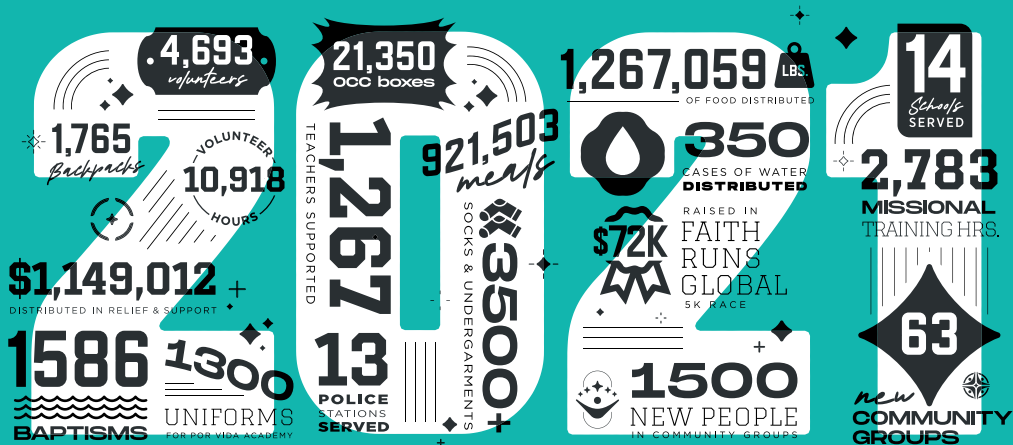

NEW *Happy* YEAR

JAN 1 & 2

Scan for sermon
closed-captioning
Or visit [CBC.social/cc](https://www.cbc.ca/social/closed-captioning)

I ACCEPTED CHRIST TODAY

I AM A FIRST TIME GUEST

PRAYER REQUEST *We would love to pray for you!* _____

WEEK 1 | JAN 2

GROUP LINK
eCOMMUNITY GROUPS

Group Link
01.30 & 02.06
cbc.social/events

Service TIMES

SAT. AT 5PM | SUN. AT 9AM, 11AM, & 1PM

New SERVICE TIMES (Starting January 8 & 9, 2022)

SAT. AT 5PM | SUN. AT 8:30AM, 10AM, 11:45AM & 1:21PM